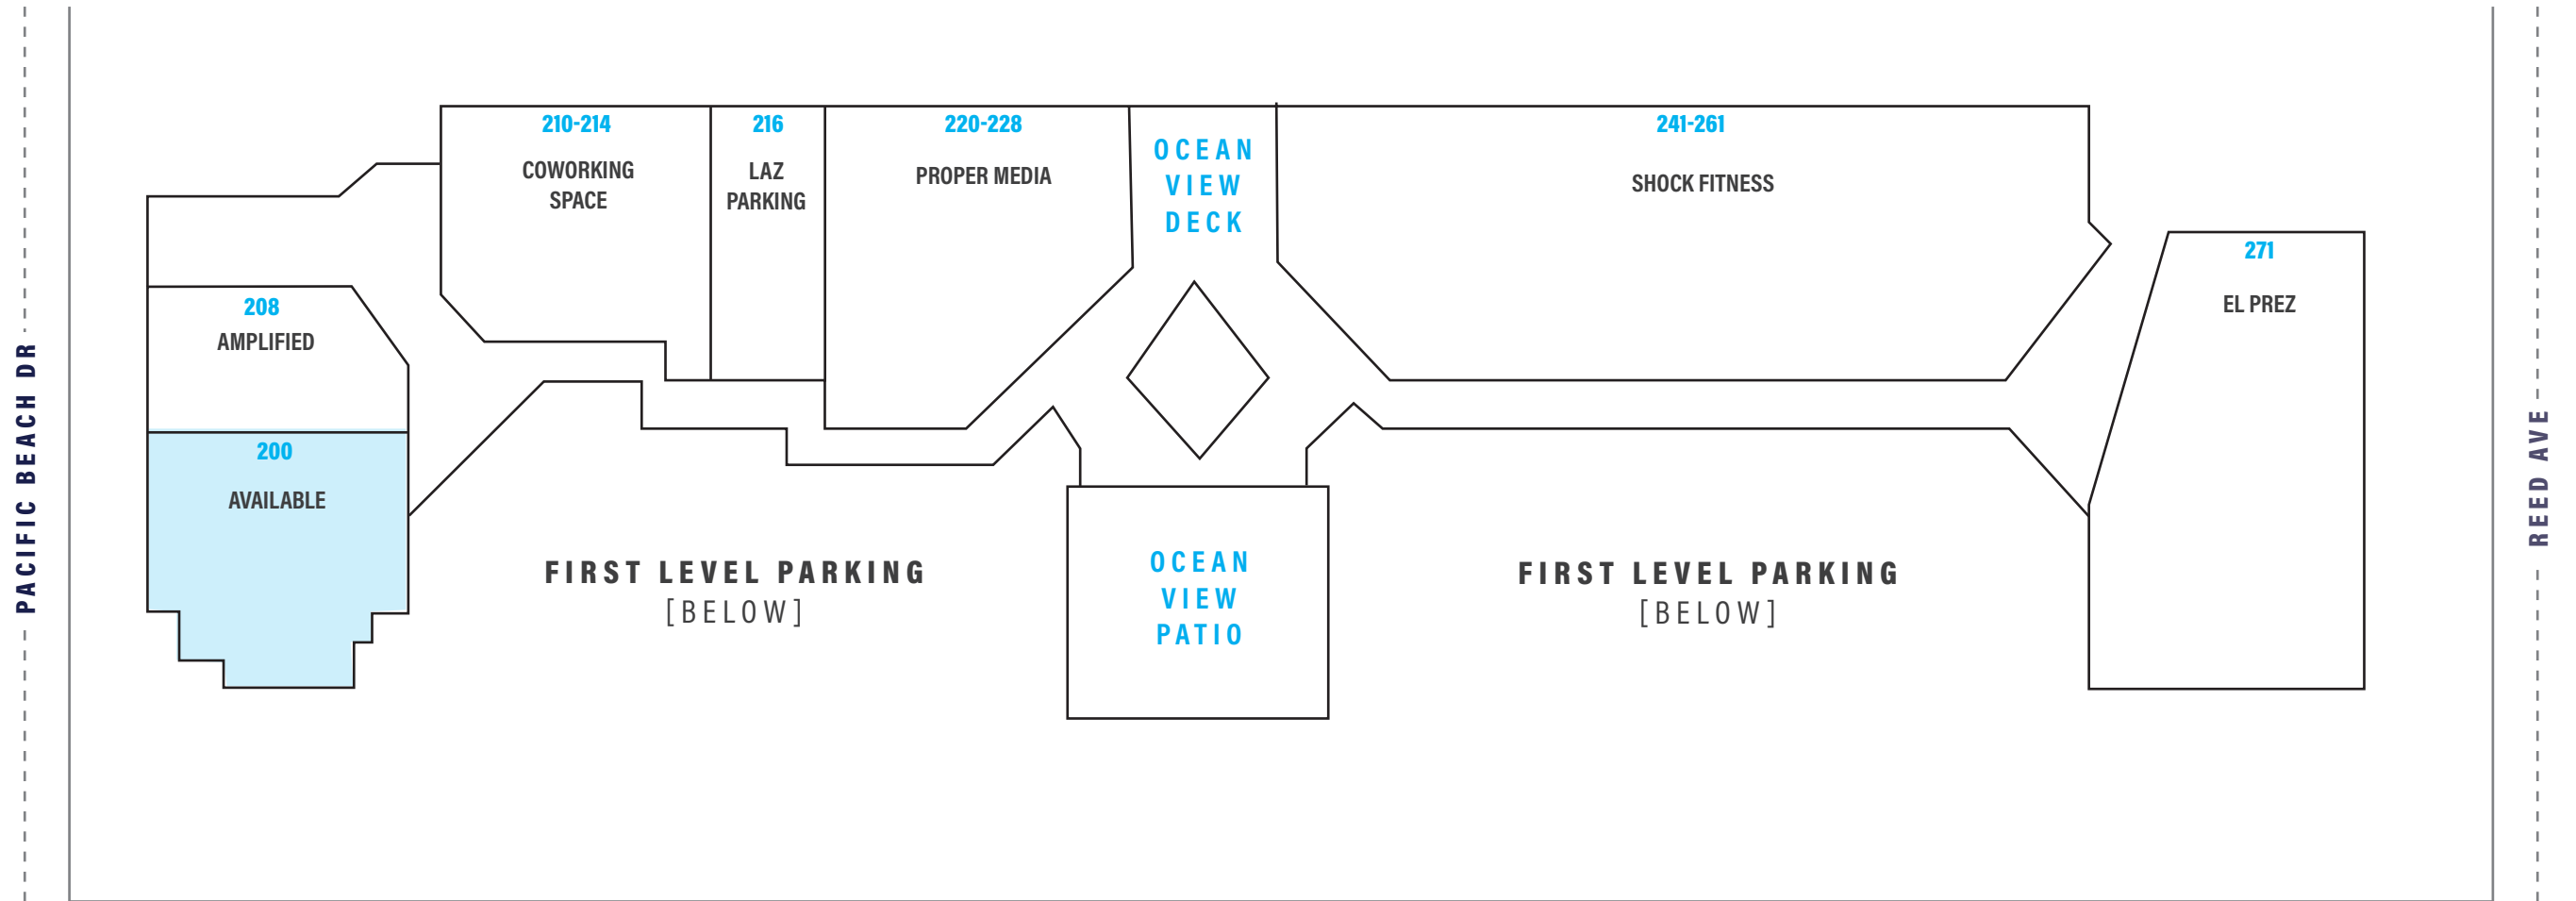

PROMENADE AT PACIFIC BEACH | GROUND LEVEL

SUITE	SF	TENANT
101	6,654	Flamingo Deck
105	1,130	Amplified
107	982	Oceans Pizzeria
109	500	Pacific Beauty Spa
111	1,305	Beads & More
113	990	Coxinha
115	977	Trendy & Topsy
117	1,288	Palm Liquor

SUITE	SF	TENANT
119	877	Healthy Hub
121	4,074	The Truck Stop
133	4,068	Beachworks
139	84	ATM
141-143	2,108	PB Electric Bike
145	625	The Poke Craft
147	681	AVAILABLE
149	1,250	Ocean Pacific Companies

SUITE	SF	TENANT
151	1,158	San Diego Realty
153	924	Rum Jungle
155	1,100	Storage
157	990	Nail Spa
159	350	Pumphouse Coffee
161	2,637	Fritzy's Roller Skate Shop
171	2,200	El Prez / Candy's Boom Boom Room

SUITE	SF	TENANT
200	3,700	AVAILABLE (OFFICE)
208	2,281	Amplified
210-214	2,500	Coworking Space
212	500	Fat Fish
216	800	LAZ Parking
220-228	4,050	Proper Media
241-261	12,500	Shock Fitness
271	7,786	El Prez