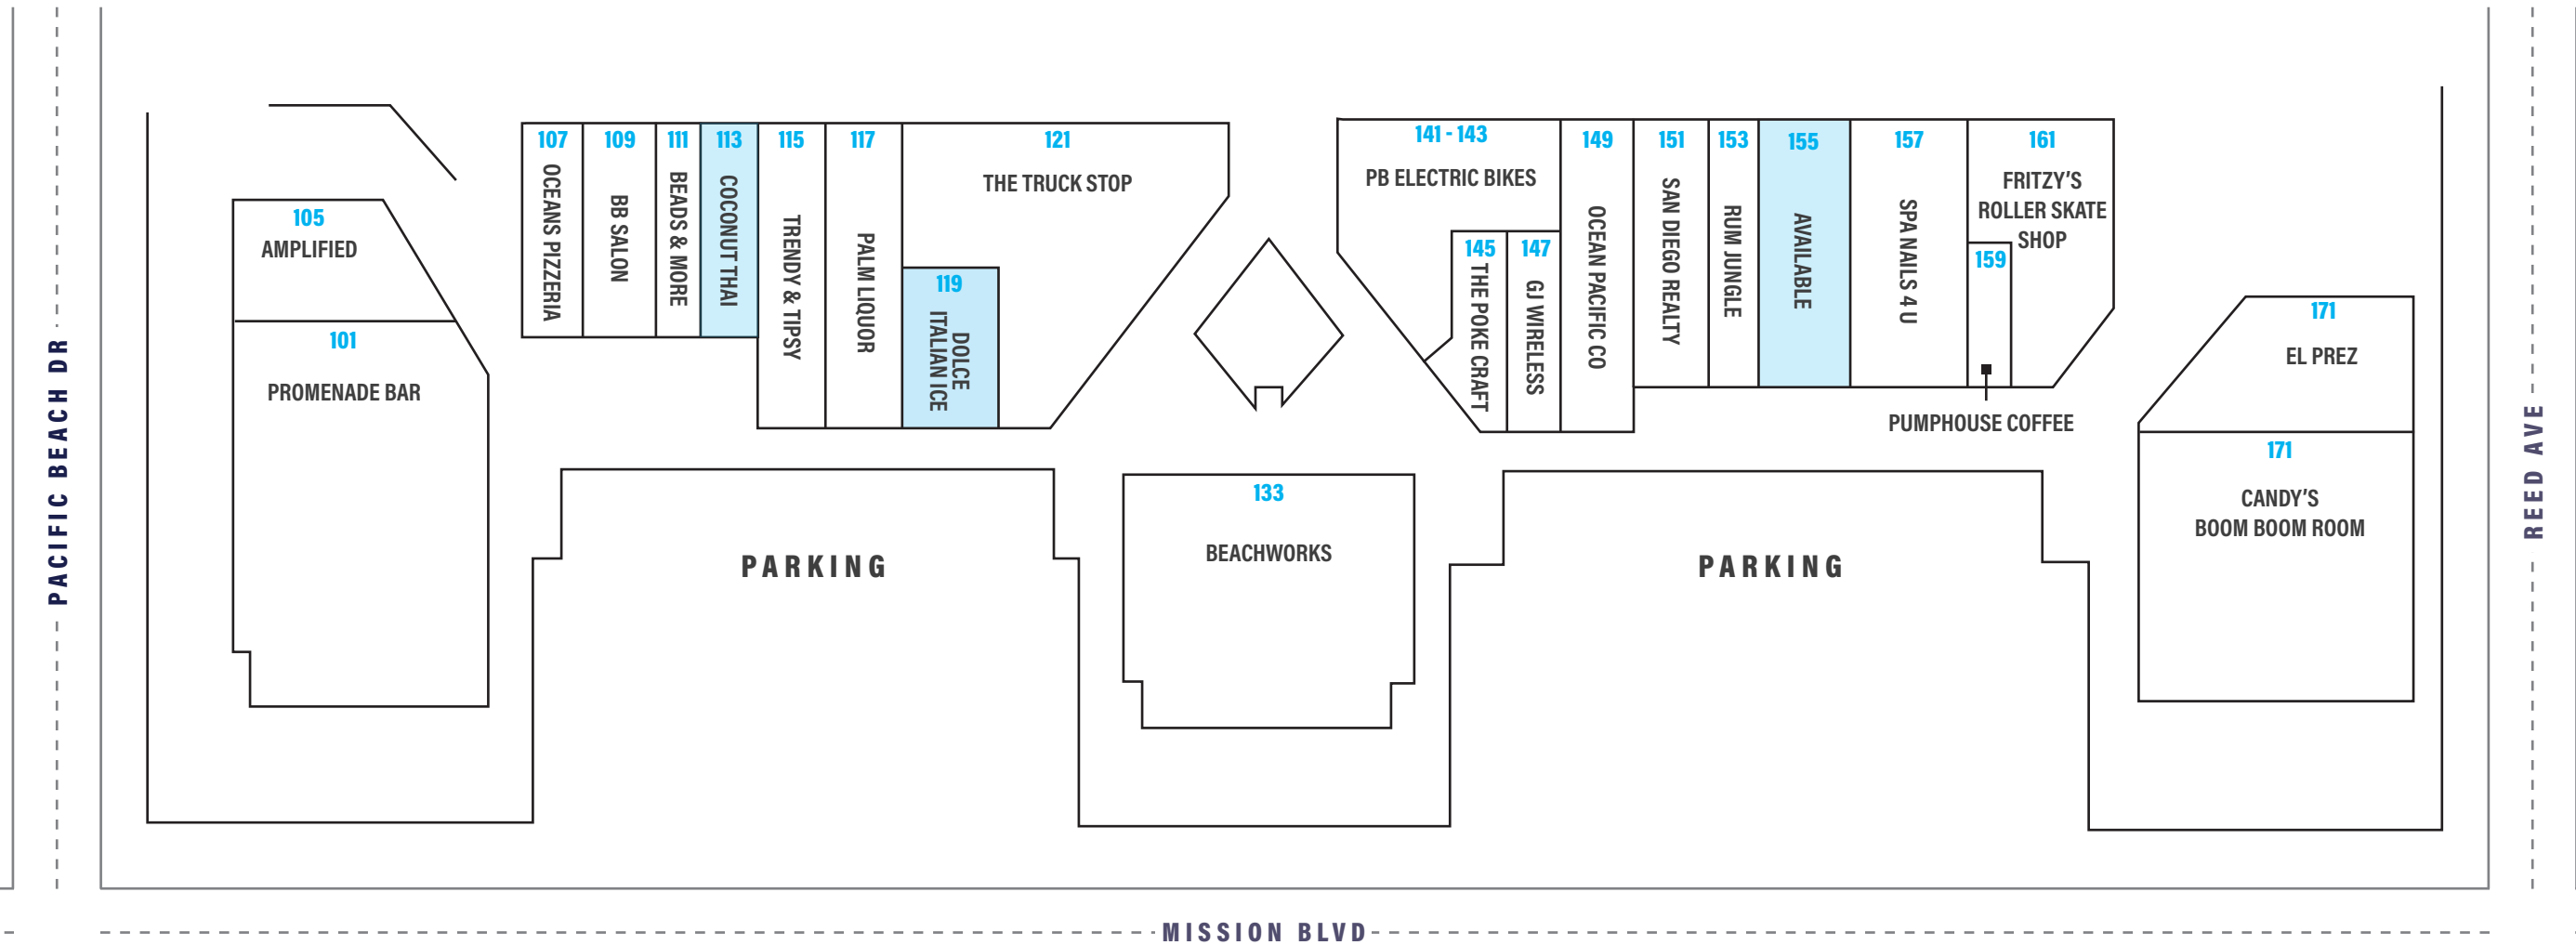

PROMENADE AT PACIFIC BEACH | GROUND LEVEL

SUITE	SF	TENANT
101	6,654	Promenade Bar
105	1,130	Amplified
107	982	Oceans Pizzeria
109	500	BB Beauty Salon
111	1,305	Beads & More
113	990	Coconut Thai Asian Bistro /AVAILABLE
115	977	Trendy & Topsy

SUITE	SF	TENANT
117	1,288	Palm Liquor
119	877	Dolce Italian Ice/AVAILABLE
121	4,074	The Truck Stop
133	4,068	Beachworks
139	84	ATM
141-143	2,108	PB Electric Bike
145	625	The Poke Craft
147	681	GJ Wireless

SUITE	SF	TENANT
149	1,250	Ocean Pacific Companies
151	1,158	San Diego Realty
153	924	Rum Jungle
155	1,100	AVAILABLE
157	990	Spa Nails 4 U
159	350	Pumphouse Coffee
161	2,637	Fritzzy's Roller Skate Shop
171	2,200	El Prez / Candy's Boom Boom Room

PROMENADE AT PACIFIC BEACH | SECOND LEVEL

SUITE	SF	TENANT DBA
200	3,700	Lady Boss
208	2,281	Amplified
210-214	2,500	AVAILABLE
212	500	Fat Fish
216	800	LAZ Parking
220-228	4,050	Proper Media
241-261	12,500	Shock Fitness
271	7,786	El Prez