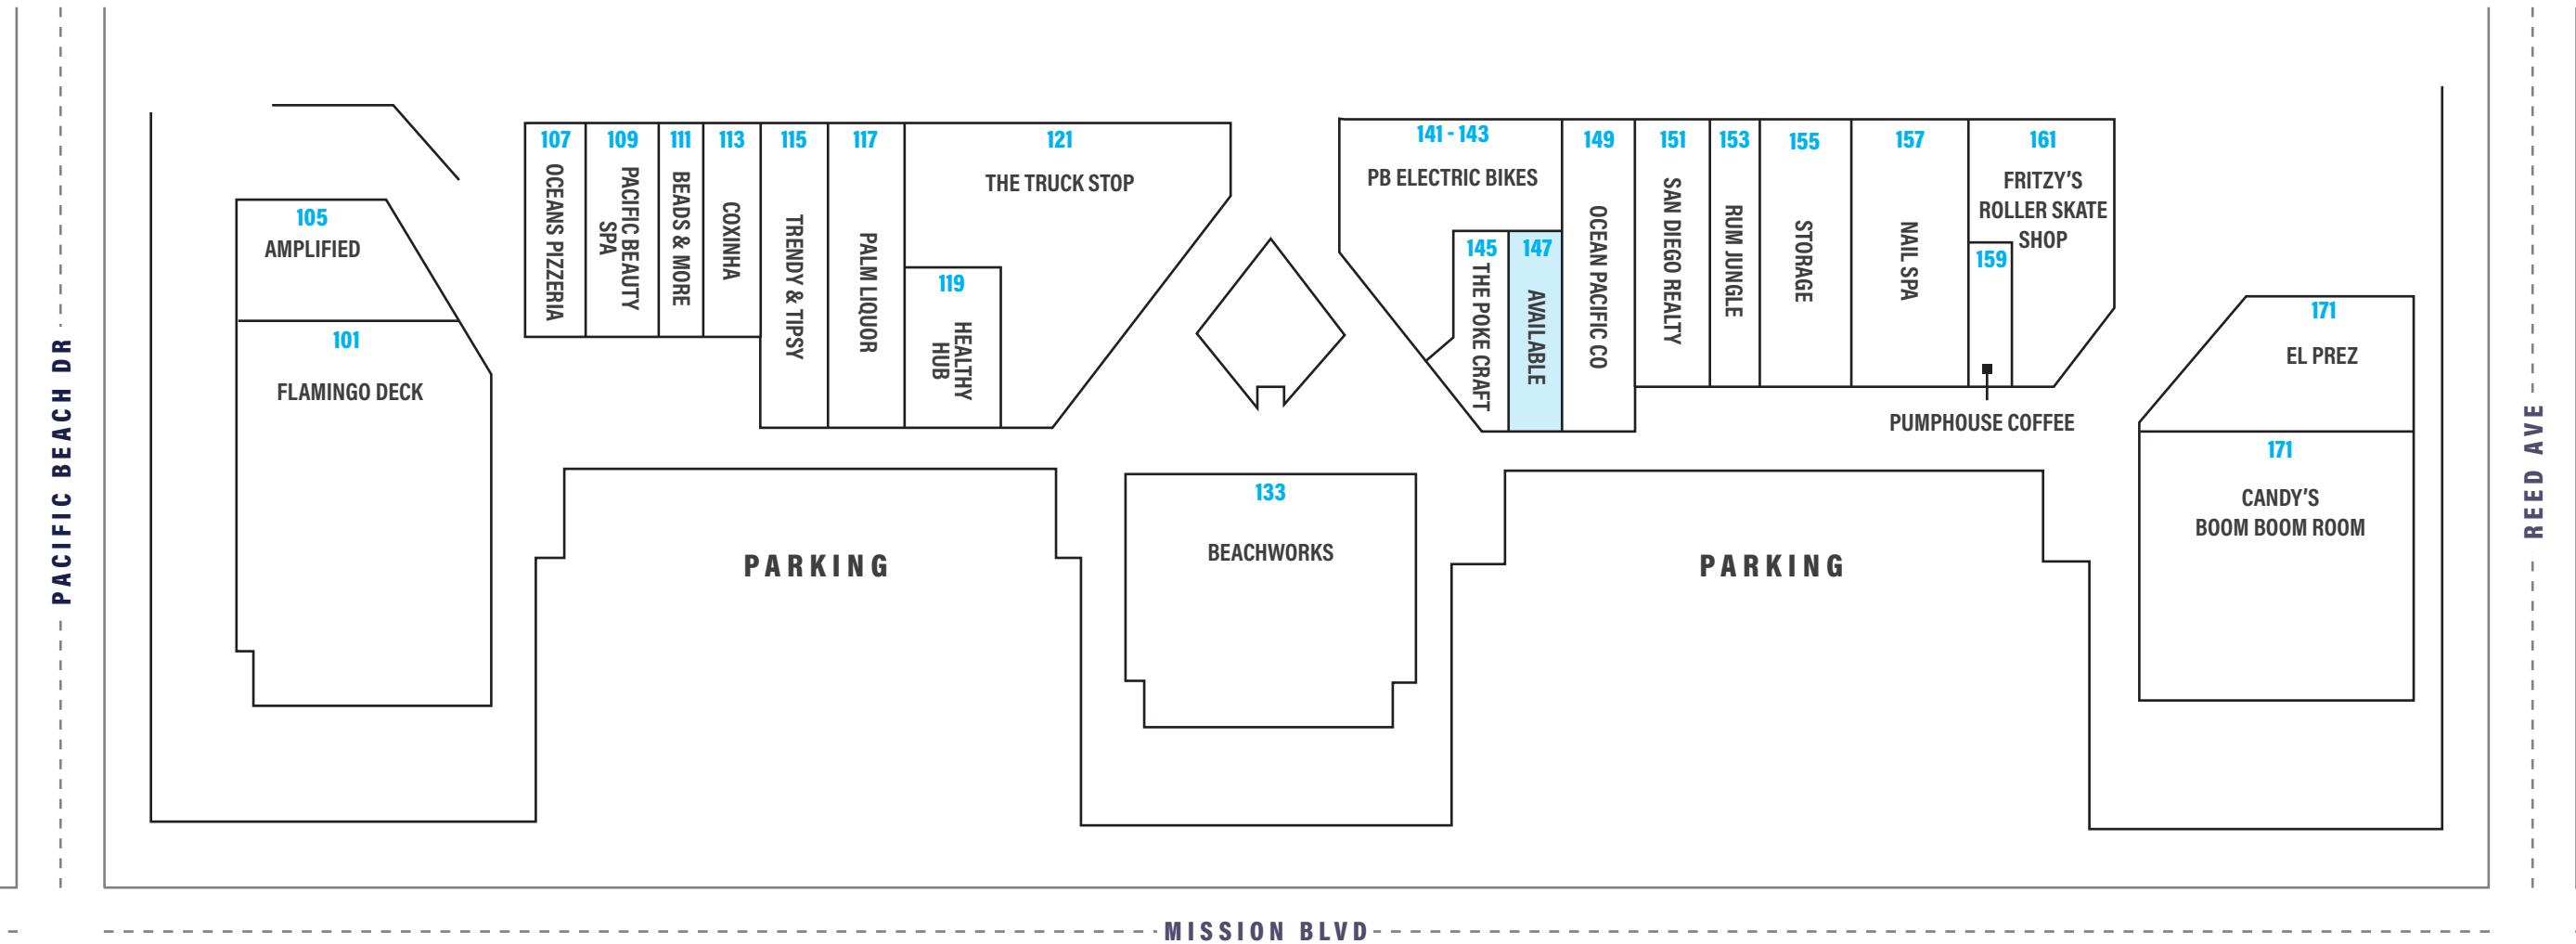

PROMENADE AT PACIFIC BEACH | GROUND LEVEL

SUITE	SF	TENANT
101	6,654	Flamingo Deck
105	1,130	Amplified
107	982	Oceans Pizzeria
109	500	Pacific Beauty Spa
111	1,305	Beads & More
113	990	Coxinha
115	977	Trendy & Topsy
117	1,288	Palm Liquor

SUITE	SF	TENANT
119	877	Healthy Hub
121	4,074	The Truck Stop
133	4,068	Beachworks
139	84	ATM
141-143	2,108	PB Electric Bike
145	625	The Poke Craft
147	681	AVAILABLE
149	1,250	Ocean Pacific Companies

SUITE	SF	TENANT
151	1,158	San Diego Realty
153	924	Rum Jungle
155	1,100	Storage
157	990	Nail Spa
159	350	Pumphouse Coffee
161	2,637	Fritzy's Roller Skate Shop
171	2,200	El Prez / Candy's Boom Boom Room

SUITE	SF	TENANT
200	3,700	AVAILABLE (OFFICE)
208	2,281	Amplified
210-214	2,500	Coworking Space
212	500	Fat Fish
216	800	LAZ Parking
220-228	4,050	Proper Media
241-261	12,500	Shock Fitness
271	7,786	El Prez