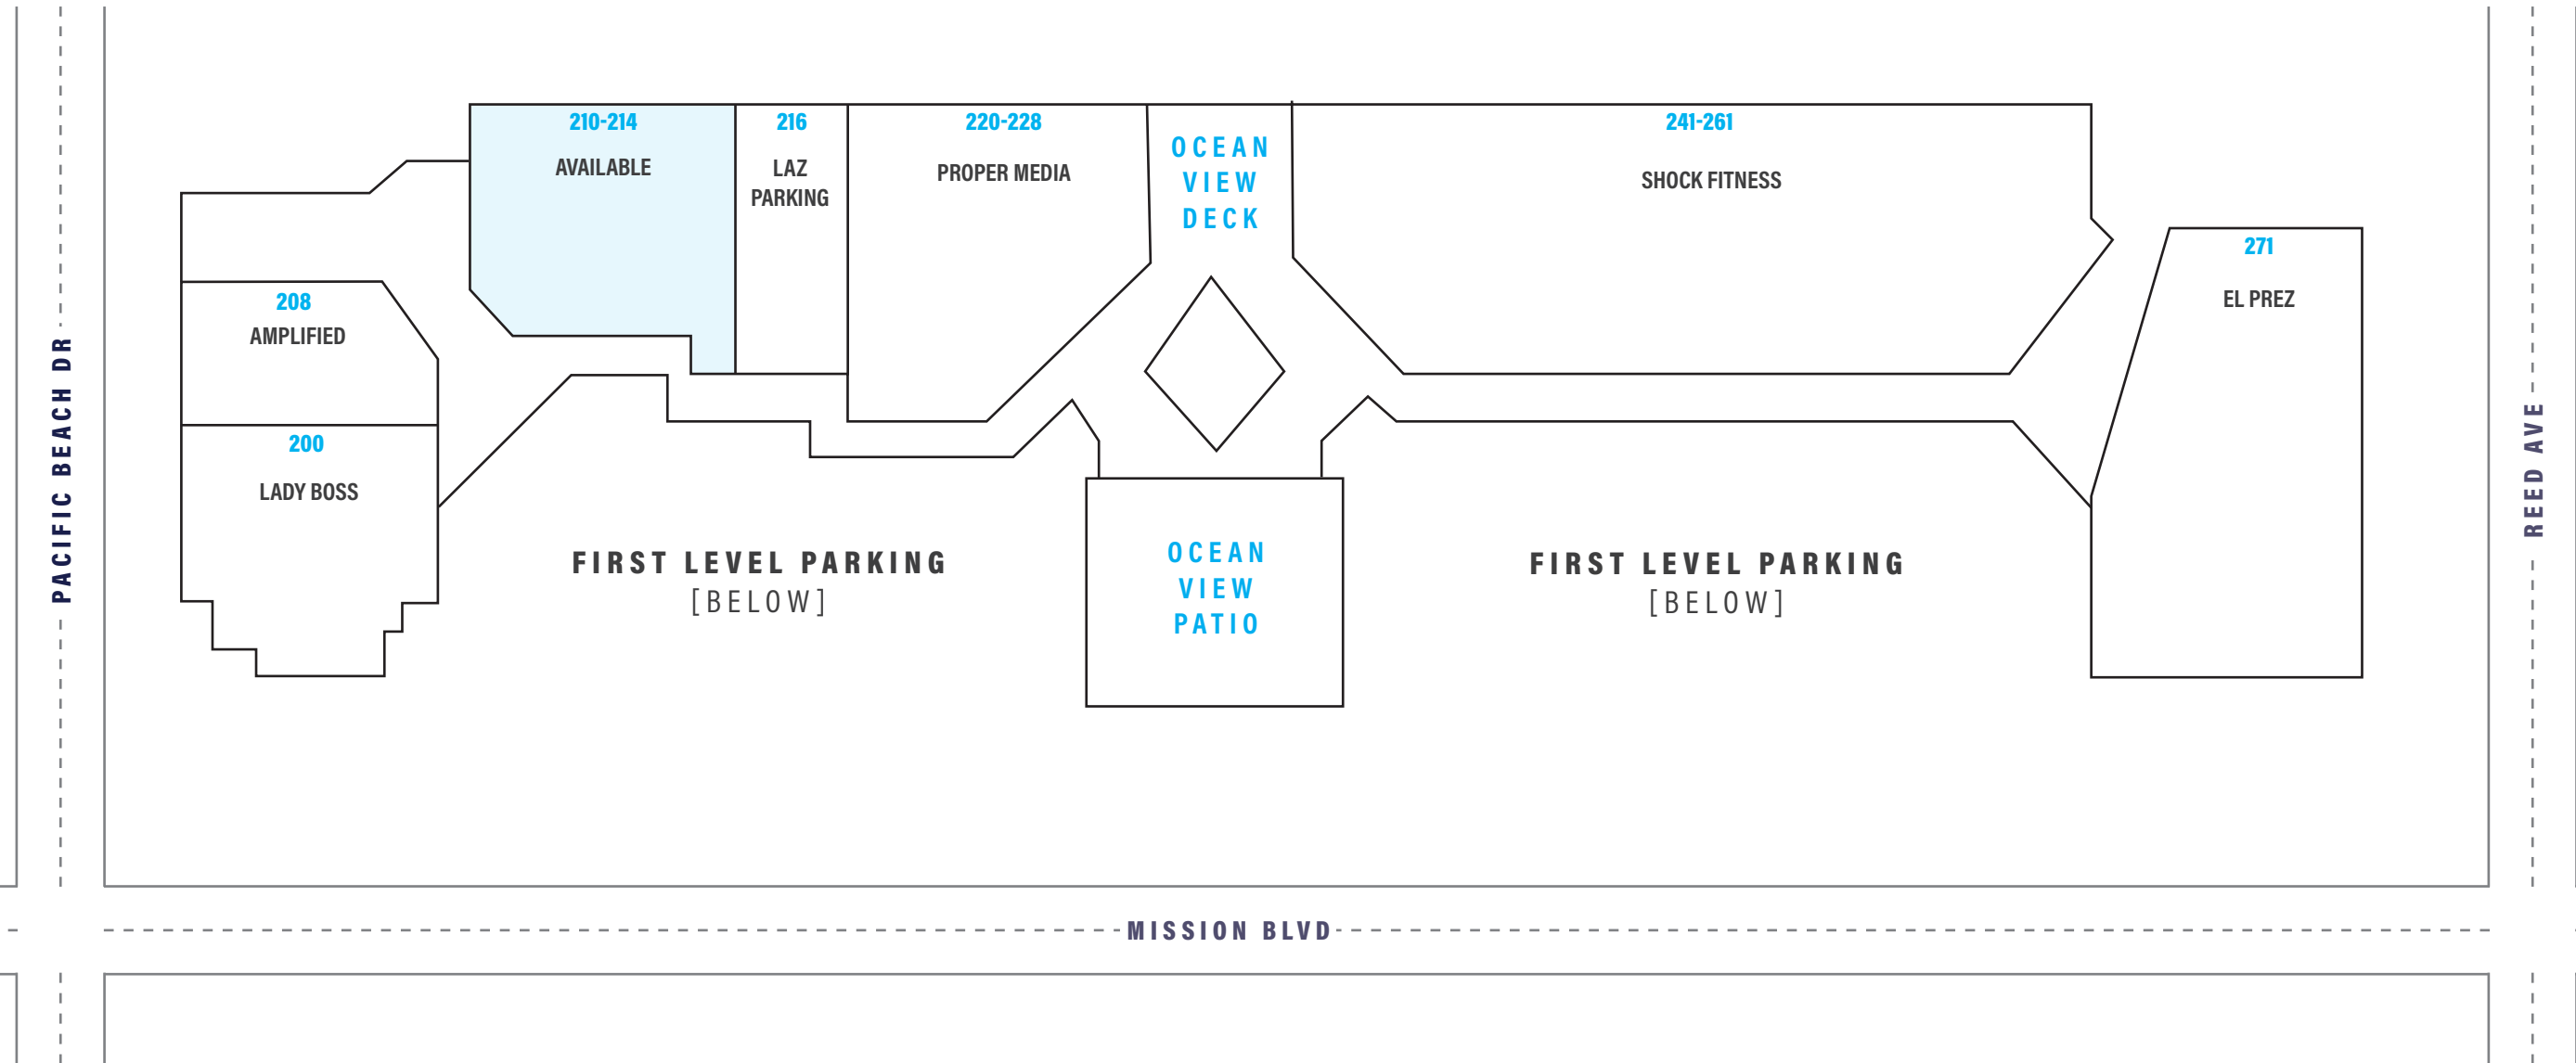

PROMENADE AT PACIFIC BEACH | GROUND LEVEL

SUITE	SF	TENANT
101	6,654	Promenade Bar
105	1,130	Amplified
107	982	Oceans Pizzeria
109	500	BB Beauty Salon
111	1,305	Beads & More
113	990	Coconut Thai Asian Bistro /AVAILABLE
115	977	Trendy & Topsy

SUITE	SF	TENANT
117	1,288	Palm Liquor
119	877	Dolce Italian Ice/AVAILABLE
121	4,074	The Truck Stop
133	4,068	Beachworks
139	84	ATM
141-143	2,108	PB Electric Bike
145	625	The Poke Craft
147	681	GJ Wireless

SUITE	SF	TENANT
149	1,250	Ocean Pacific Companies
151	1,158	San Diego Realty
153	924	Rum Jungle
155	1,100	AVAILABLE
157	990	Spa Nails 4 U
159	350	Pumphouse Coffee
161	2,637	Fritzzy's Roller Skate Shop
171	2,200	El Prez / Candy's Boom Boom Room

PROMENADE AT PACIFIC BEACH | SECOND LEVEL

SUITE	SF	TENANT DBA
200	3,700	Lady Boss
208	2,281	Amplified
210-214	2,500	AVAILABLE
212	500	Fat Fish
216	800	LAZ Parking
220-228	4,050	Proper Media
241-261	12,500	Shock Fitness
271	7,786	El Prez