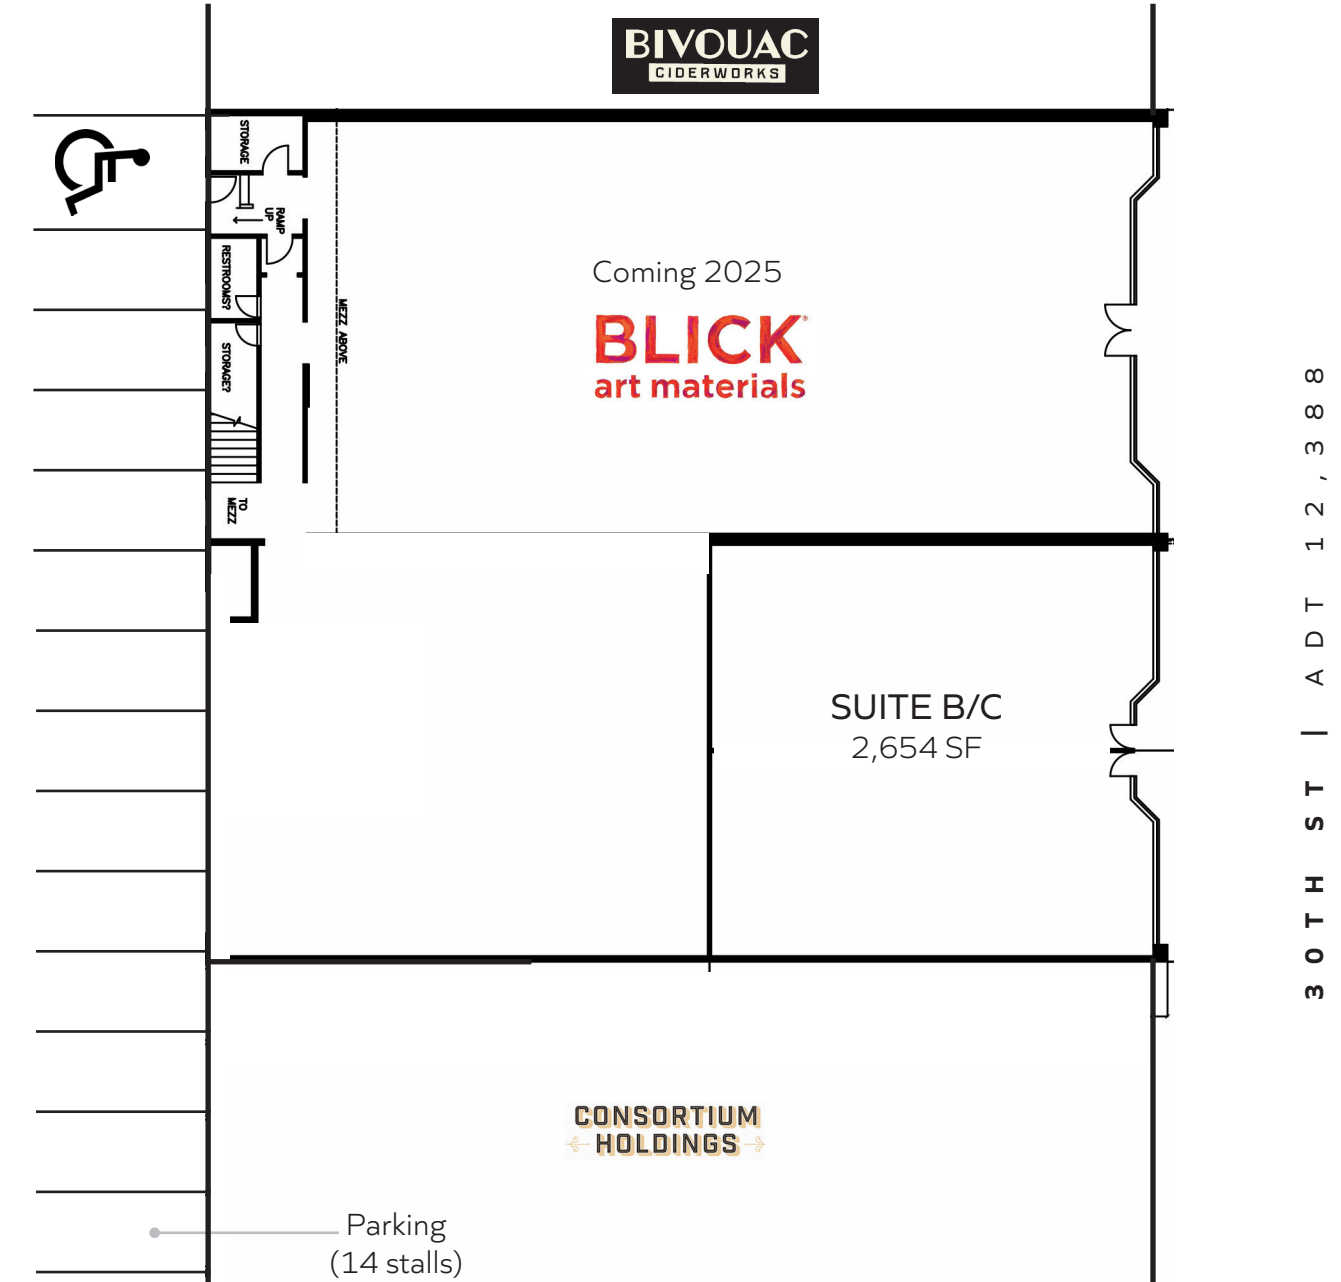

Site Plan.

SUITE	SF
Blick	8,909 SF
B/C	2,654 SF

PROPOSED RENDERINGS

The information above has been obtained from sources believed to be reliable. While we do not doubt its accuracy, we have not verified it and make no guarantee, warranty or representation about it. It is your responsibility to independently confirm its accuracy and completeness. Any projections, opinions, assumptions or estimates used are for example only and do not represent the current or future performance of the property.