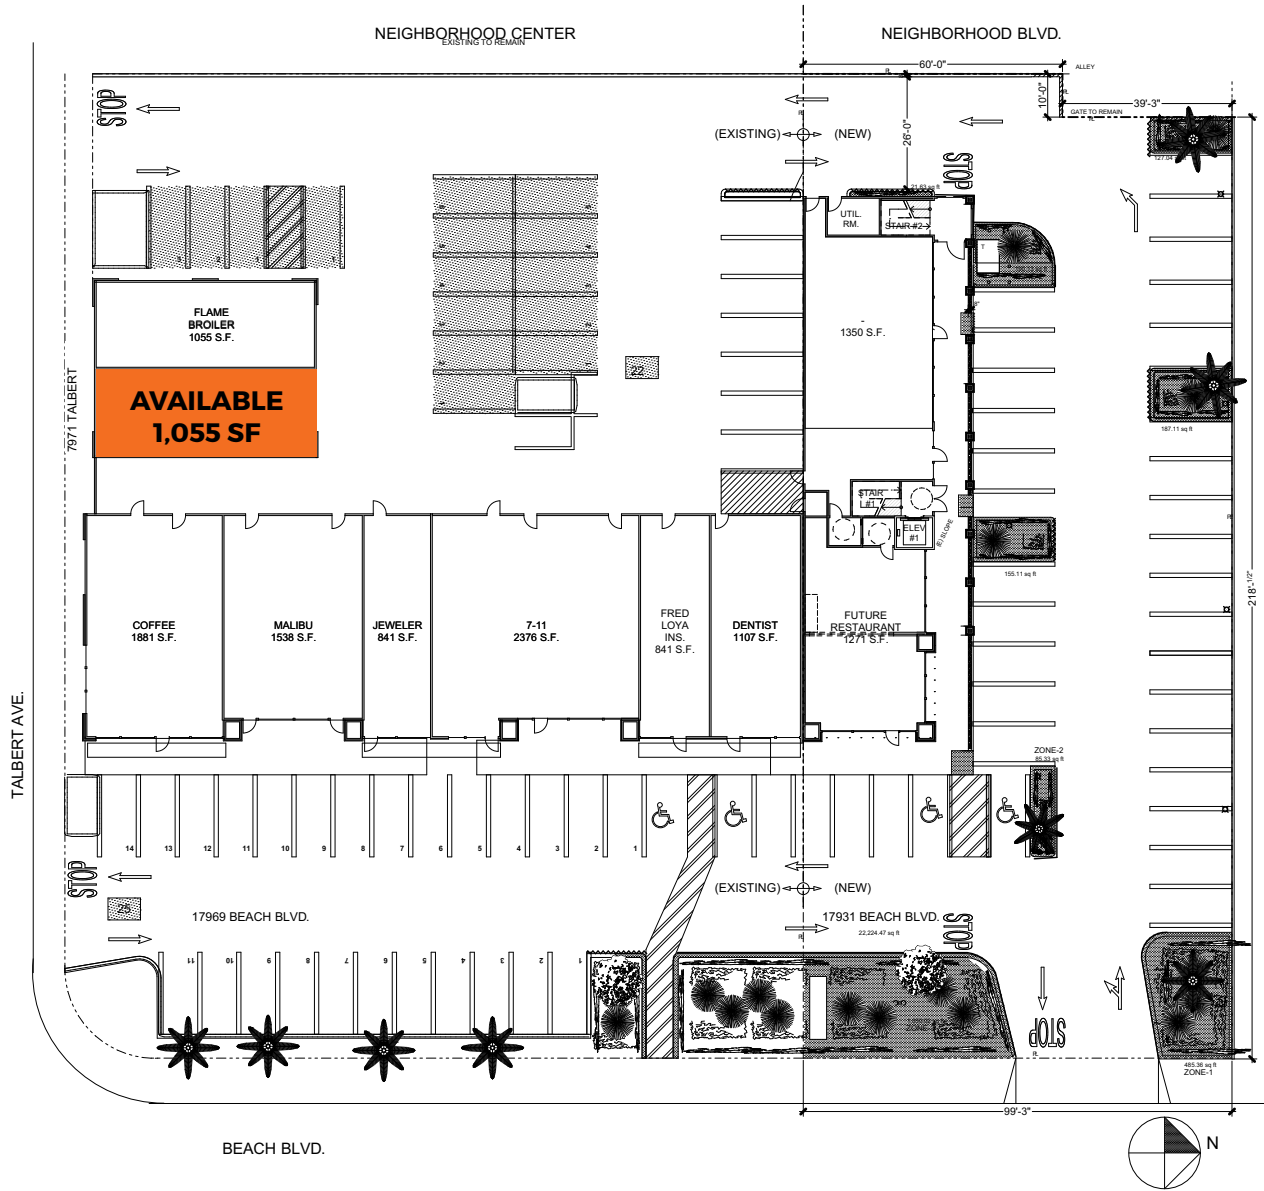

Property Features.

- + 1,055 SF available
- + Excellent visibility from heavily trafficked intersection
- + Abundant on-site parking
- + Close proximity to major national retailers
- + Easily accessible from the trade area's primary arterials - Beach Blvd and Talbert Ave